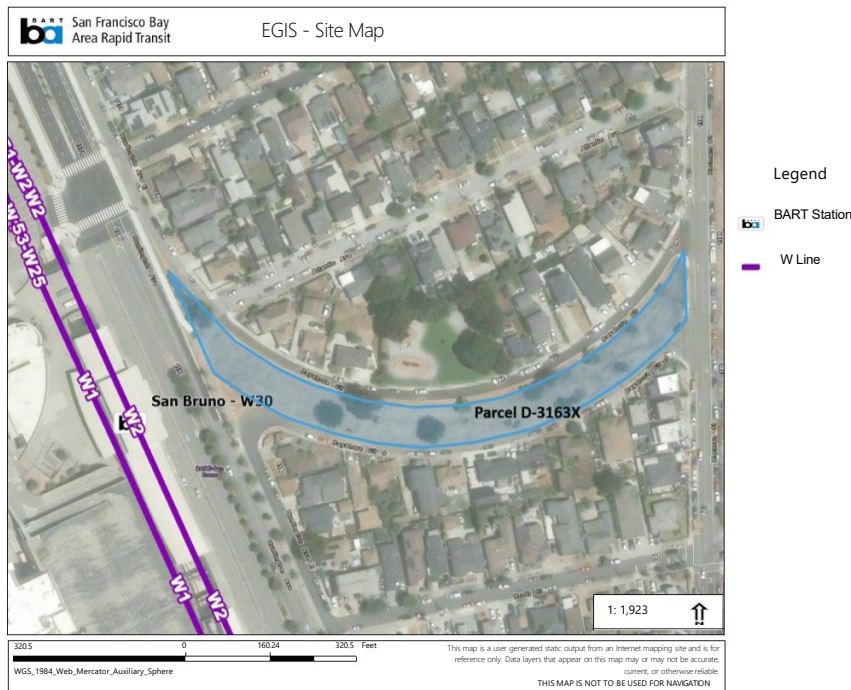

## ATTACHMENT 2 Location Map

Site Address: Bayshore Circle, San Bruno

Size: Approximately 57,935 Square Feet