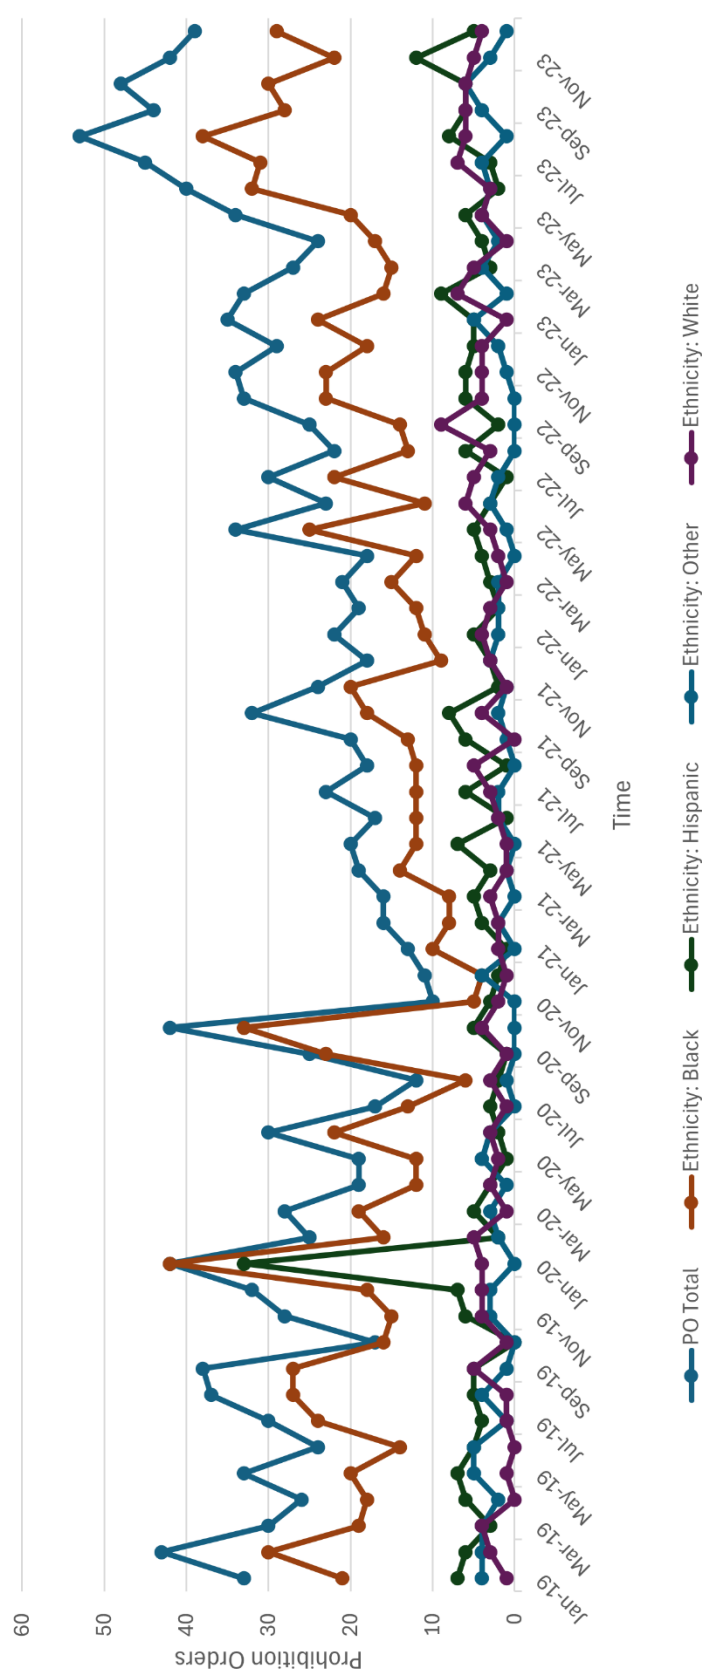

2019-2023 Monthly POS Summary Statistics	
Mean	27.68
Standard Error	1.29
Median	26.5
Mode	33
Standard Deviation	9.98
Sample Variance	99.61
Kurtosis	-0.49
Skewness	0.39
Range	43
Minimum	10
Maximum	53

Key

Label	Color
PO Total	Blue
PO In Custody	Orange
Citations	Dark Green
Felony	Light Blue
Misdemeanor	Purple

Label	Color
PO Total	Blue
PO In Custody	Orange
Citations	Dark Green
Felony	Light Blue
Misdemeanor	Purple

PO Trends 2019-2023

PO Ethnicity Trends Over Time

PO Offender Age Trends

PO Gender Trends 2019-2023