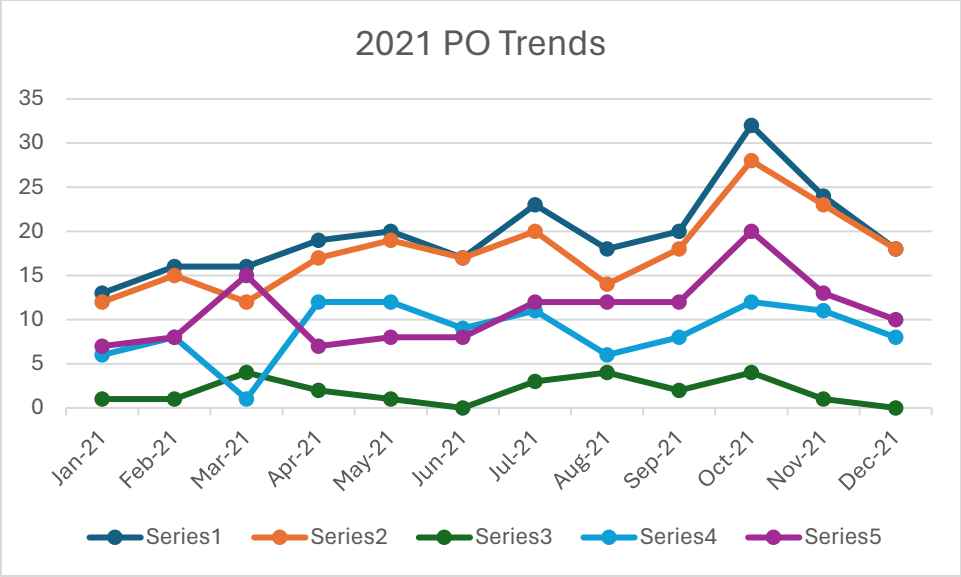

2019-2023 Monthly POS Summary Statistics	
Mean	27.68
Standard Error	1.29
Median	26.5
Mode	33
Standard Deviation	9.98
Sample Variance	99.61
Kurtosis	-0.49
Skewness	0.39
Range	43
Minimum	10
Maximum	53

Key

Label	Color
PO Total	Blue
PO In Custody	Orange
Citations	Dark Green
Felony	Light Blue
Misdemeanor	Purple

Label	Color
PO Total	Blue
PO In Custody	Orange
Citations	Dark Green
Felony	Light Blue
Misdemeanor	Purple

PO Trends 2019-2023

PO Ethnicity Trends Over Time

PO Offender Age Trends

PO Gender Trends 2019-2023