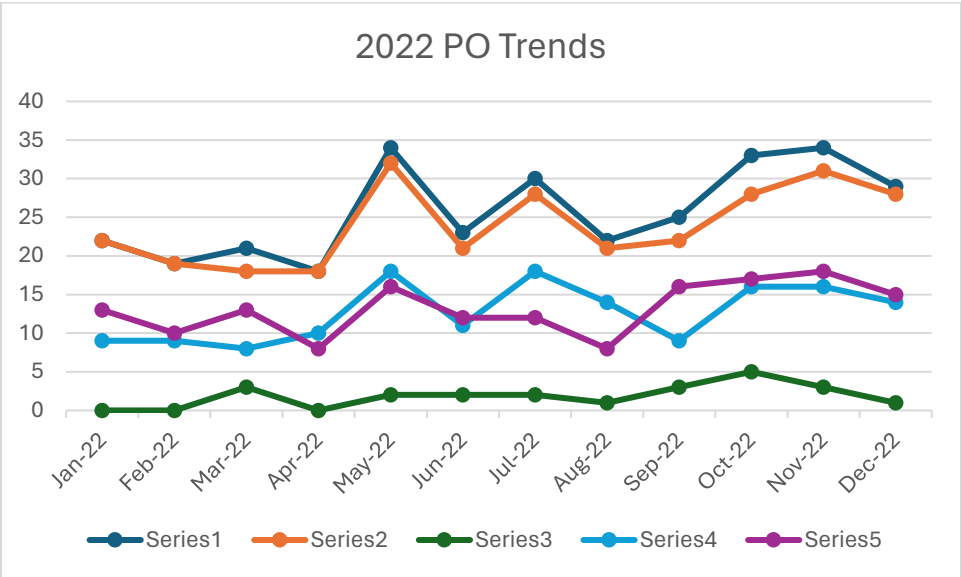

2019-2023 Monthly POS Summary Statistics	
Mean	27.68
Standard Error	1.29
Median	26.5
Mode	33
Standard Deviation	9.98
Sample Variance	99.61
Kurtosis	-0.49
Skewness	0.39
Range	43
Minimum	10
Maximum	53

Key

Label	Color
PO Total	Blue
PO In Custody	Orange
Citations	Dark Green
Felony	Light Blue
Misdemeanor	Purple

Label	Color
PO Total	Blue
PO In Custody	Orange
Citations	Dark Green
Felony	Light Blue
Misdemeanor	Purple

PO Trends 2019-2023

PO Ethnicity Trends Over Time

PO Offender Age Trends

PO Gender Trends 2019-2023