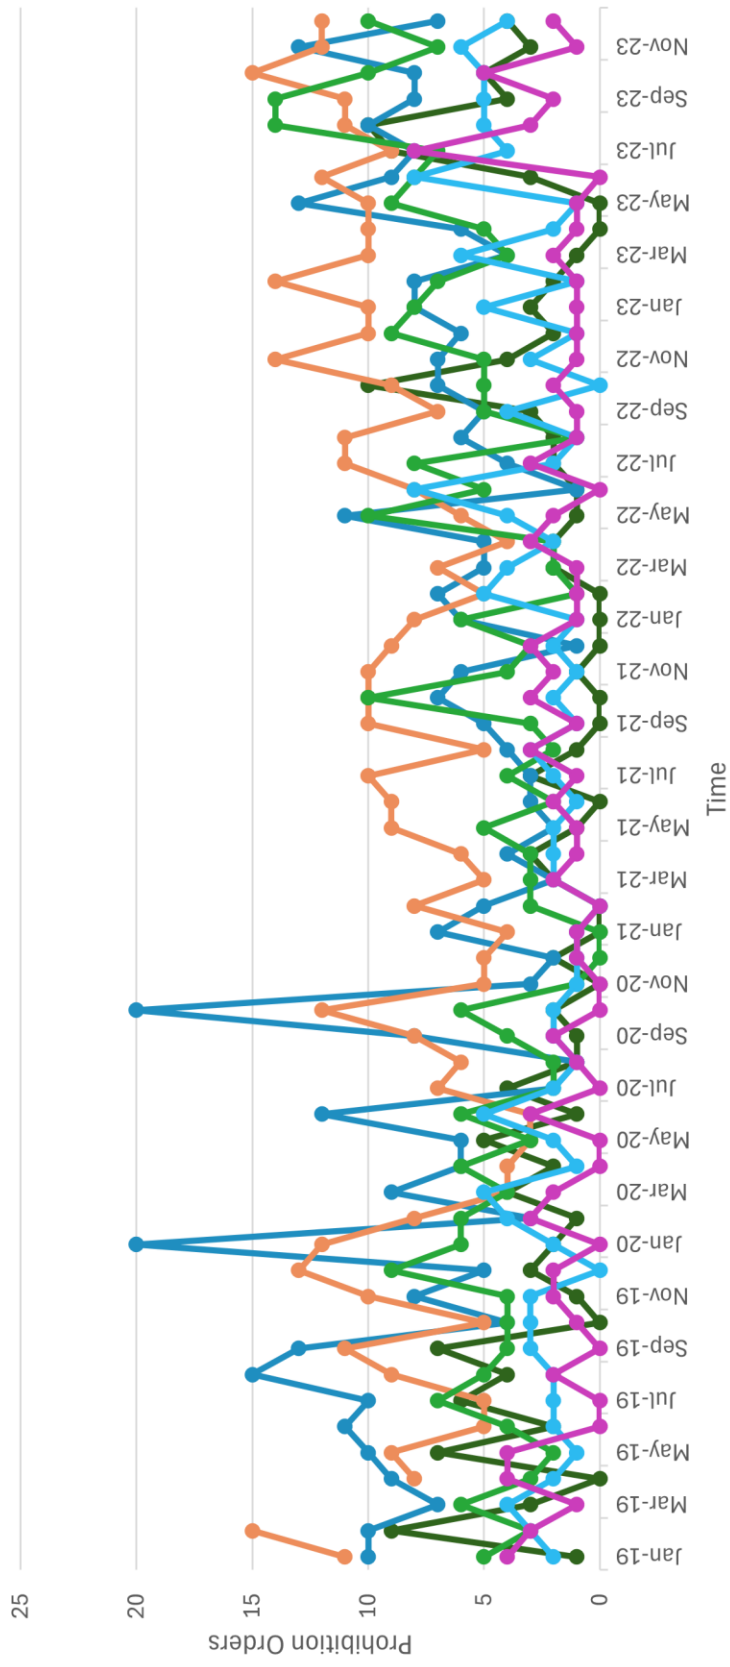

2019-2023 Monthly POS Summary Statistics	
Mean	27.68
Standard Error	1.29
Median	26.5
Mode	33
Standard Deviation	9.98
Sample Variance	99.61
Kurtosis	-0.49
Skewness	0.39
Range	43
Minimum	10
Maximum	53

Key

Label	Color
PO Total	Blue
PO In Custody	Orange
Citations	Dark Green
Felony	Light Blue
Misdemeanor	Purple

Label	Color
PO Total	Blue
PO In Custody	Orange
Citations	Dark Green
Felony	Light Blue
Misdemeanor	Purple

PO Trends 2019-2023

PO Ethnicity Trends Over Time

PO Offender Age Trends

PO Gender Trends 2019-2023