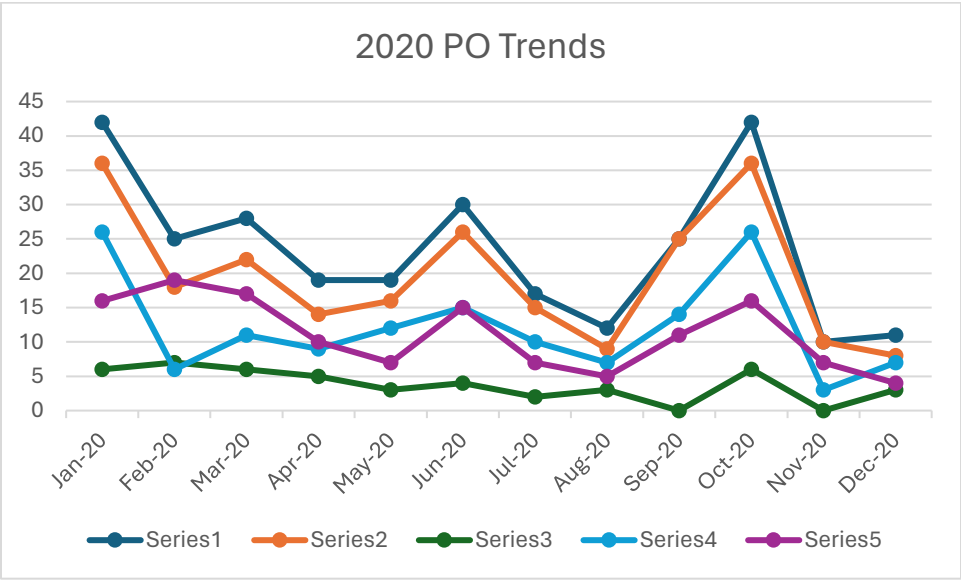

2019-2023 Monthly POS Summary Statistics	
Mean	27.68
Standard Error	1.29
Median	26.5
Mode	33
Standard Deviation	9.98
Sample Variance	99.61
Kurtosis	-0.49
Skewness	0.39
Range	43
Minimum	10
Maximum	53

Key

Label	Color
PO Total	Blue
PO In Custody	Orange
Citations	Dark Green
Felony	Light Blue
Misdemeanor	Purple

Label	Color
PO Total	Blue
PO In Custody	Orange
Citations	Dark Green
Felony	Light Blue
Misdemeanor	Purple

PO Trends 2019-2023

PO Ethnicity Trends Over Time

PO Offender Age Trends

PO Gender Trends 2019-2023