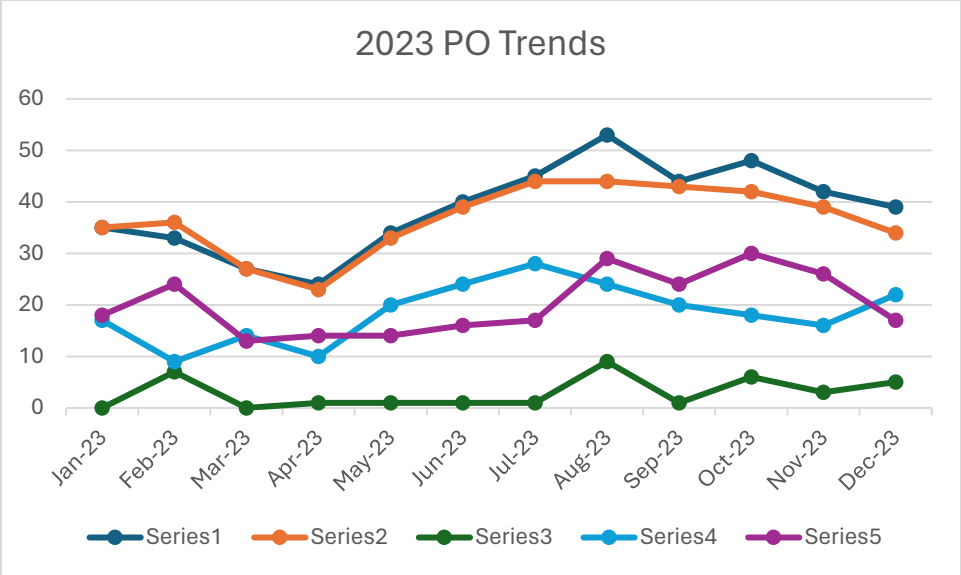

Label	Color
PO Total	Blue
PO In Custody	Orange
Citations	Dark Green
Felony	Light Blue
Misdemeanor	Purple