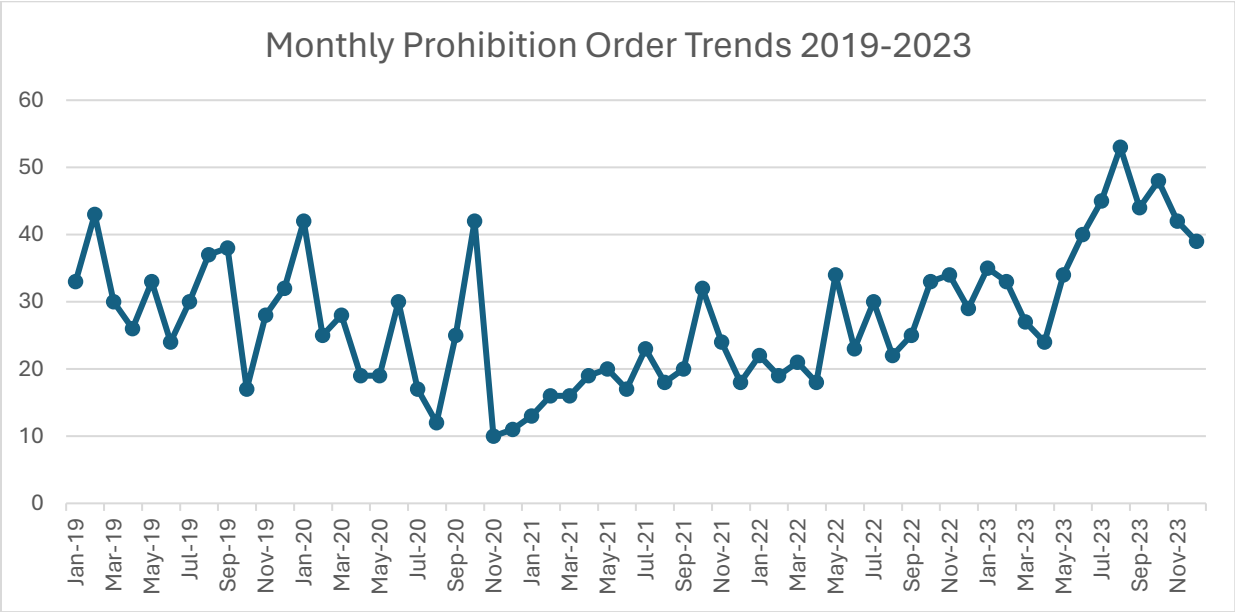

2019-2023 Monthly POS Summary Statistics	
Mean	27.68
Standard Error	1.29
Median	26.5
Mode	33
Standard Deviation	9.98
Sample Variance	99.61
Kurtosis	-0.49
Skewness	0.39
Range	43
Minimum	10
Maximum	53

Key

Label	Color
PO Total	Blue
PO In Custody	Orange
Citations	Dark Green
Felony	Light Blue
Misdemeanor	Purple