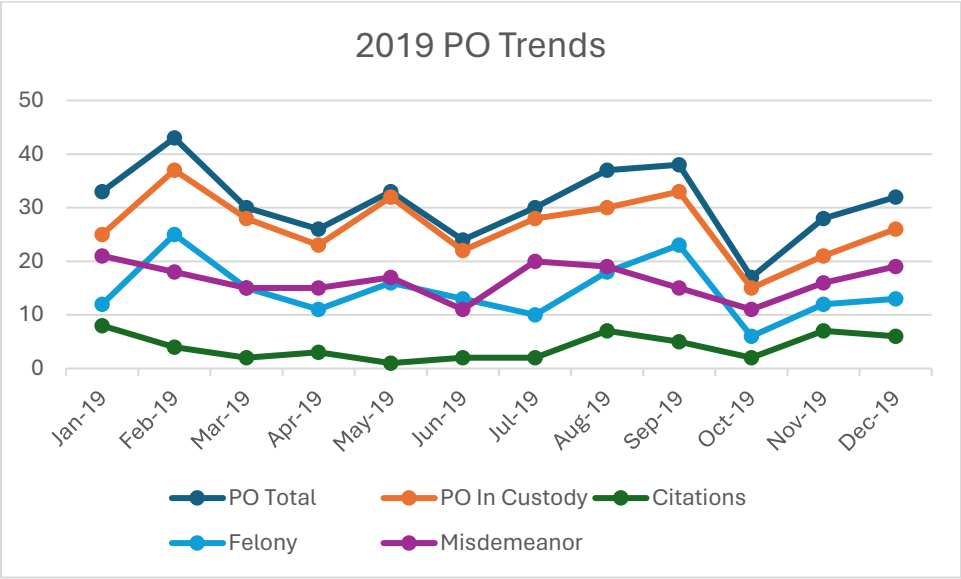

2019-2023 Monthly POS Summary Statistics	
Mean	27.68
Standard Error	1.29
Median	26.5
Mode	33
Standard Deviation	9.98
Sample Variance	99.61
Kurtosis	-0.49
Skewness	0.39
Range	43
Minimum	10
Maximum	53

Key

Label	Color
PO Total	Blue
PO In Custody	Orange
Citations	Dark Green
Felony	Light Blue
Misdemeanor	Purple

Label	Color
PO Total	Blue
PO In Custody	Orange
Citations	Dark Green
Felony	Light Blue
Misdemeanor	Purple

PO Trends 2019-2023

PO Ethnicity Trends Over Time

PO Offender Age Trends

PO Gender Trends 2019-2023