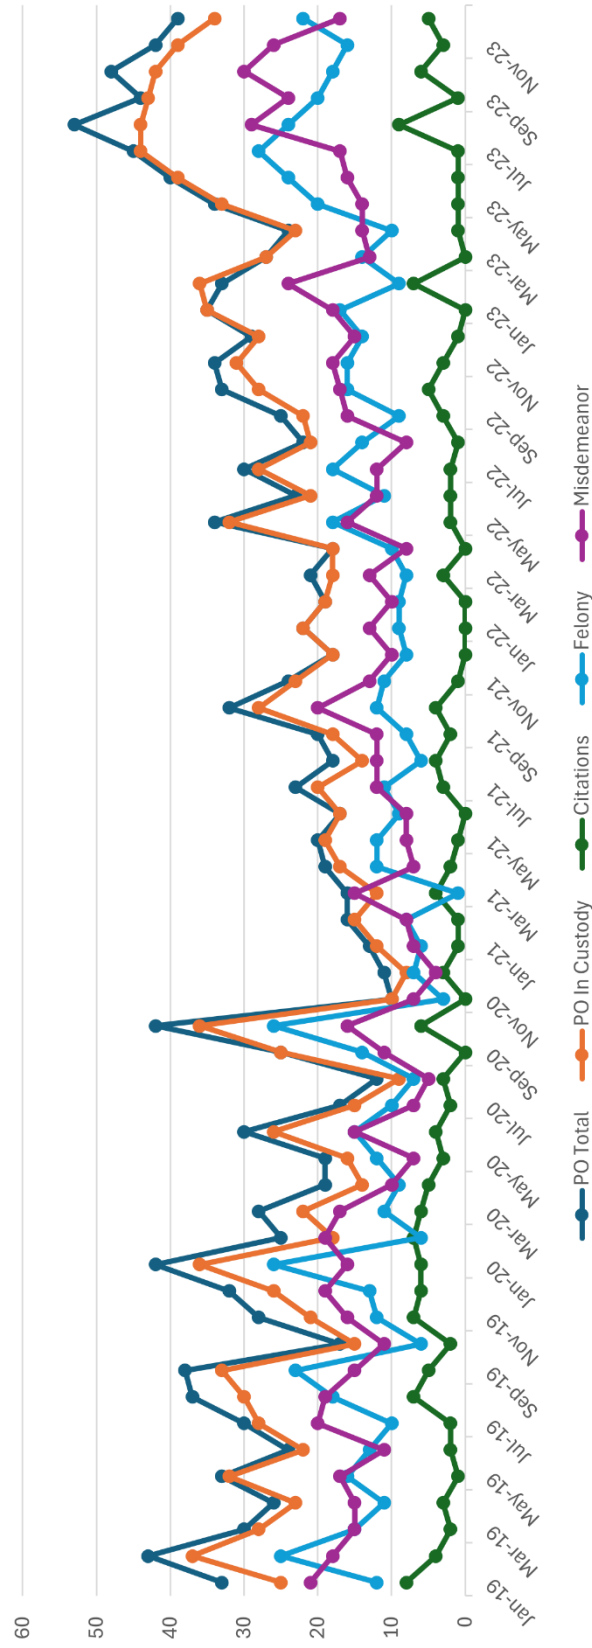

2019-2023 Monthly POS Summary Statistics	
Mean	27.68
Standard Error	1.29
Median	26.5
Mode	33
Standard Deviation	9.98
Sample Variance	99.61
Kurtosis	-0.49
Skewness	0.39
Range	43
Minimum	10
Maximum	53

Key

Label	Color
PO Total	Blue
PO In Custody	Orange
Citations	Dark Green
Felony	Light Blue
Misdemeanor	Purple

Label	Color
PO Total	Blue
PO In Custody	Orange
Citations	Dark Green
Felony	Light Blue
Misdemeanor	Purple

PO Trends 2019-2023

PO Ethnicity Trends Over Time

PO Offender Age Trends

PO Gender Trends 2019-2023