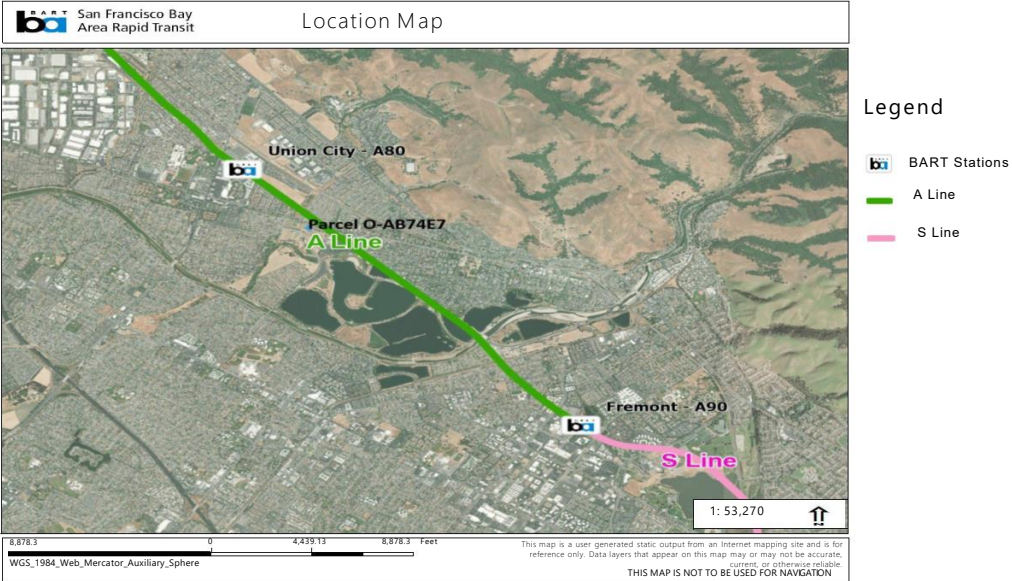

# ATTACHMENT 1

Site Address: Lotus Pond Common/Alvarado-Niles Road, Union City

Size: Approximately 9,152 Square Feet